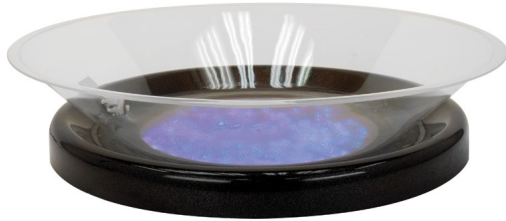

[Ice Displays](#) > [Lighted Ice Displays](#) > [LED Lighted Ice Display w/ Remote, Round](#)

LED Lighted Ice Display w/ Remote, Round

*Includes remote control
for LED light, color and effects*

Model: 010LCS30LED

LED Lighted Ice Display w/ Remote, Round
Round LED Lighted Ice Display, 30 in.

Ultra thin illuminated ice display base supports up to 400 lbs. of ice, carvings beverages or food.

LED lighting with remote control effects. Molded clear acrylic plastic ice expansion trays are fitted with a nylon drain tube and crimp valve for easy ice melt water disposal.

Base available in Black, White or Copper color

Shape: Round

Base Size: 30x2 in. H

Ice Melt Tray Size: 30x4H

Ice Tray Interior Size: Bottom, 20 in. - Top, 31 in.

Options available for LED Lighted Ice Display w/ Remote, Round :

Lighted Base Color

[White Base](#), [Copper Base](#), [Black Base](#).