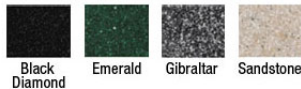

Decorative Water Fountains > Portable Fountains > Marquis Decorative Color Orchestrated Water Fountain, 48 in.

Marquis Decorative Color Orchestrated Water Fountain, 48 in.

Chefstone® Colors

Black
Diamond

Emerald

Gibraltar

Sandstone

Model: 1BMF48CO

Marquis Decorative Color Orchestrated Water Fountain, 48 in.
Marquis Portable Decorative Water Fountain with Color
Orchestrated Underwater Lighting, 48 in. dia.

Not for food use

Chefstone Colors: Black Diamond, Emerald, Gibraltar,
Sandstone

Measures: 48x48x16 in.

Specifications:

Watts: 463

Amps: 7.4

Flow rate: 950 pgh

Lights: 6