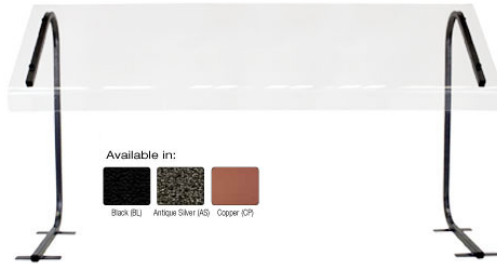

Sneeze Guards > Portable Sneeze Guards > Sneeze Guard, Economy, Portable Table Top Use, 4 ft.

Sneeze Guard, Economy, Portable Table Top Use, 4 ft.

Model: 1BSGP48

Sneeze Guard, Economy, Portable Table Top Use, 4 ft.

Sneeze Guards, Economy, Portable Table Top Serving, 48 in.

Assembles and disassembles with 4 thumb screws. Sneeze guard shields and legs stack for transport or storage. 28 in. height legs, 15 in. depth with 16 in. opening clearance. Powder coated steel legs and .25 inch acrylic plastic shields. Powder Coat Finish: Textured Black, Antique Silver, Copper Measures: 48x28x19 in.

Options available for Sneeze Guard, Economy, Portable Table Top Use, 4 ft. :

Powder Coat Finishes

[Black](#), [Antique Silver](#), [Choose Finish](#).