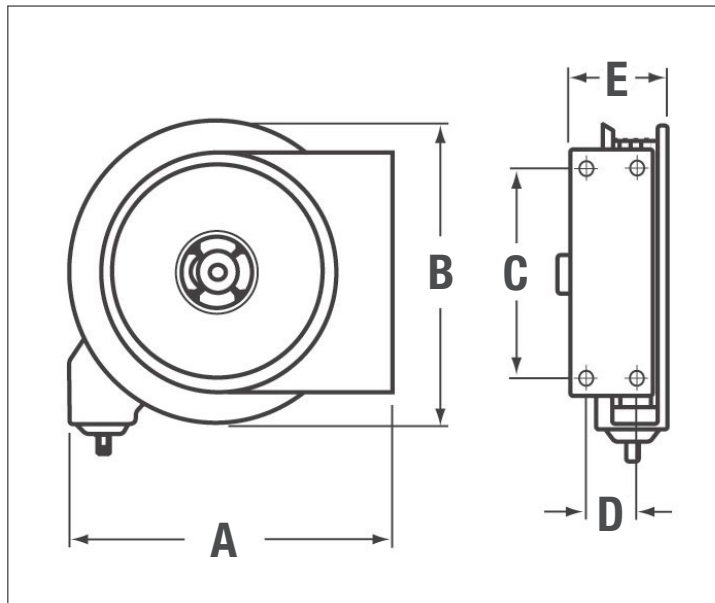

24-500 SHOWN

**THIS PRODUCT DOES NOT REQUIRE
LOW LEAD COMPLIANCE**

SPECIFICATIONS

- Full 35' hose length
- Heavy-duty hose tested to 210°F (99°C) and 250 PSI (18 BAR)
- Mounts on 3/8"-18 NPT inlets
- 44" overall height
- Shipping weight: 50 lbs.

Rev. 02/2012
No. 24-500

ROYAL SERIES PLUMBING

ENCLOSED GRAY POWDER COATED
HOSE REEL with 4" CENTER FAUCET

MODEL: **24-500**

PROJECT: _____ ITEM #: _____ QTY: _____

DRAWING

A	14 1/2"
B	15"
C	9 3/4"
D	2 1/2"
E	7"