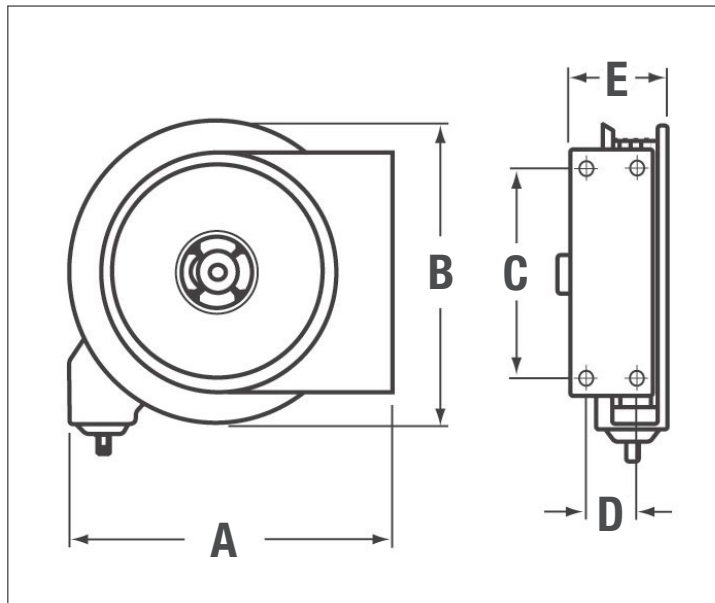

STANDARD FEATURES

- Enclosed gray powder coated hose reel
- Designed to run water feed through dishtable backsplash
- Faucet may be wall or deck mounted

SPECIFICATIONS

- Full 35' hose length
- Heavy-duty hose tested to 210°F (99°C) and 250 PSI (18 BAR)
- Mounts on 3/8"-18 NPT inlets
- 67" overall height
- Shipping weight: 50 lbs.

Rev. 02/2012
No. 24-501

ROYAL SERIES PLUMBING

ENCLOSED GRAY POWDER COATED
HOSE REEL with 4" CENTER FAUCET

MODEL: **24-501**

PROJECT: _____ ITEM #: _____ QTY: _____

DRAWING

A	14 1/2"
B	15"
C	9 3/4"
D	2 1/2"
E	7"