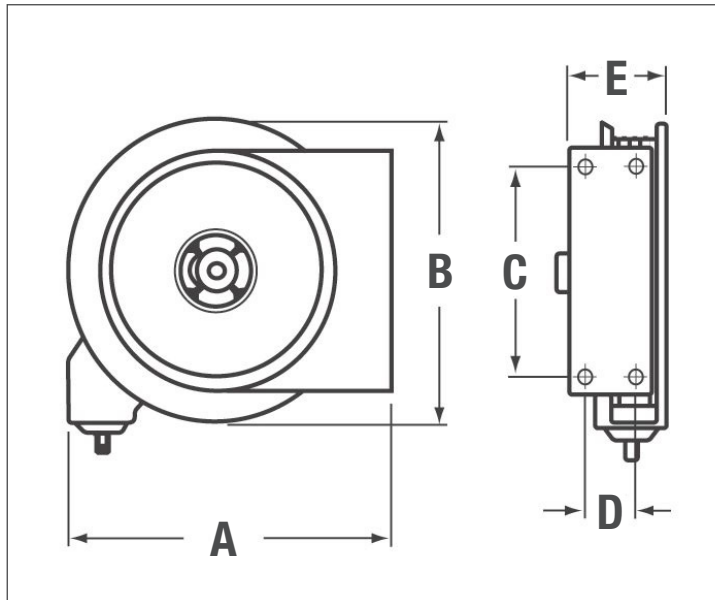

- Open gray powder coated hose reel

SPECIFICATIONS

- Full 35' hose length
- Heavy-duty hose tested to 210°F (99°C) and 250 PSI (18 BAR)
- Mounts on 3/8"-18 NPT inlets
- Shipping weight: 27 lbs.

APPROVED BY:

Rev. 09/2011
No. 24-603

ROYAL SERIES PLUMBING OPEN GRAY POWDER COATED HOSE REEL

MODEL: **24-603**

PROJECT: _____ ITEM #: _____ QTY: _____

DRAWING

A	14 1/2"
B	13 3/4"
C	9 3/4"
D	2 1/2"
E	6"

APPROVED BY:

CERTIFICATIONS: