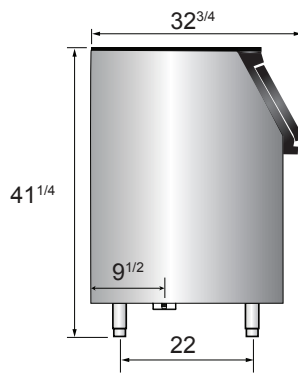

400 lb. and 700 lb. Ice Storage Bins

MODELS:
CYR400P / CYR700P

Standard Features

- Bin holds up to 395 or 700 lb. of ice
- Durable stainless steel exterior
- Slanted black plastic bin door
- Ice scoop included
- Ice bins come standard with bin adapter
- Designed to work with Atosa ice machines YR450-AP-161 and YR800-AP-261

SPECIFICATIONS

Models	Type	Foaming Material	Storage Capacity(lbs)	Leg(inch)	Exterior Dimensions(inch)	Gross Weight(lbs)
CYR400P	Ice bin	C5H10	396	6	30 ^{1/4} ×32 ^{3/4} ×41 ^{1/4}	141
CYR700P	Ice bin	C5H10	700	6	48 ^{1/4} ×32 ^{1/2} ×41	154

PLAN VIEW

CYR400P

CYR700P

Designed for Atosa ice machines

Models	Type	Refrigerant	Voltage (V/Hz/Ph)	Amps(A)	Watts(W)	Ice-Making Capacity (lbs/hr)	Leg (inch)	Exterior Dimensions (inch)	Gross Weight (lbs)
YR450-AP-161	Cube ice	R290	115/60/1	9.6	965	460/24	6	30 ^{1/5} ×24 ^{9/20} ×21 ^{7/10}	158
YR800-AP-261	Cube ice	R-404a	220/60/1	7.5	1750	810/24	6	30 ^{1/5} ×24 ^{9/20} ×31 ^{7/10}	231