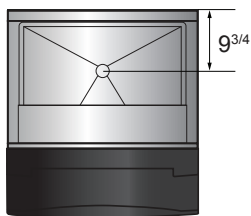

400 lb. and 700 lb. Ice Storage Bins

MODELS:
CYR400P / CYR700P

Standard Features

- Bin holds up to 395 or 700 lb. of ice
- Durable stainless steel exterior
- Slanted black plastic bin door
- Ice scoop included
- Ice bins come standard with bin adapter
- Designed to work with Atosa ice machines YR450-AP-161 and YR800-AP-261

SPECIFICATIONS

Models	Type	Foaming Material	Storage Capacity(lbs)	Leg(inch)	Exterior Dimensions(inch)	Gross Weight(lbs)
CYR400P	Ice bin	C5H10	396	6	30 ^{1/4} ×32 ^{3/4} ×41 ^{1/4}	141
CYR700P	Ice bin	C5H10	700	6	48 ^{1/4} ×32 ^{1/2} ×41	154

PLAN VIEW

CYR400P

CYR700P

Designed for Atosa ice machines

Models	Type	Refrigerant	Voltage (V/Hz/Ph)	Amps(A)	Watts(W)	Ice-Making Capacity (lbs/hr)	Leg (inch)	Exterior Dimensions (inch)	Gross Weight (lbs)
YR450-AP-161	Cube ice	R290	115/60/1	9.6	965	460/24	6	30 ^{1/5} ×24 ^{9/20} ×21 ^{7/10}	158
YR800-AP-261	Cube ice	R-404a	220/60/1	7.5	1750	810/24	6	30 ^{1/5} ×24 ^{9/20} ×31 ^{7/10}	231