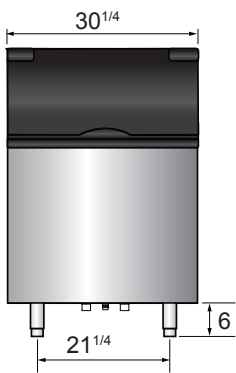

400 lb. and 700 lb. Ice Storage Bins

MODELS:
CYR400P / CYR700P

Standard Features

- Bin holds up to 395 or 700 lb. of ice
- Durable stainless steel exterior
- Slanted black plastic bin door
- Ice scoop included
- Ice bins come standard with bin adapter
- Designed to work with Atosa ice machines YR450-AP-161 and YR800-AP-261

SPECIFICATIONS

Models	Type	Foaming Material	Storage Capacity(lbs)	Leg(inch)	Exterior Dimensions(inch)	Gross Weight(lbs)
CYR400P	Ice bin	C5H10	396	6	30 ^{1/4} ×32 ^{3/4} ×41 ^{1/4}	141
CYR700P	Ice bin	C5H10	700	6	48 ^{1/4} ×32 ^{1/2} ×41	154

PLAN VIEW

CYR400P

CYR700P

Designed for Atosa ice machines

Models	Type	Refrigerant	Voltage (V/Hz/Ph)	Amps(A)	Watts(W)	Ice-Making Capacity (lbs/hr)	Leg (inch)	Exterior Dimensions (inch)	Gross Weight (lbs)
YR450-AP-161	Cube ice	R290	115/60/1	9.6	965	460/24	6	30 ^{1/5} ×24 ^{9/20} ×21 ^{7/10}	158
YR800-AP-261	Cube ice	R-404a	220/60/1	7.5	1750	810/24	6	30 ^{1/5} ×24 ^{9/20} ×31 ^{7/10}	231