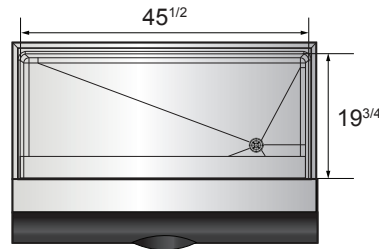

400 lb. and 700 lb. Ice Storage Bins

MODELS:
CYR400P / CYR700P

Standard Features

- Bin holds up to 395 or 700 lb. of ice
- Durable stainless steel exterior
- Slanted black plastic bin door
- Ice scoop included
- Ice bins come standard with bin adapter
- Designed to work with Atosa ice machines YR450-AP-161 and YR800-AP-261

SPECIFICATIONS

Models	Type	Foaming Material	Storage Capacity(lbs)	Leg(inch)	Exterior Dimensions(inch)	Gross Weight(lbs)
CYR400P	Ice bin	C5H10	396	6	30 ^{1/4} ×32 ^{3/4} ×41 ^{1/4}	141
CYR700P	Ice bin	C5H10	700	6	48 ^{1/4} ×32 ^{1/2} ×41	154

PLAN VIEW

CYR400P

CYR700P

Designed for Atosa ice machines

Models	Type	Refrigerant	Voltage (V/Hz/Ph)	Amps(A)	Watts(W)	Ice-Making Capacity (lbs/hr)	Leg (inch)	Exterior Dimensions (inch)	Gross Weight (lbs)
YR450-AP-161	Cube ice	R290	115/60/1	9.6	965	460/24	6	30 ^{1/5} ×24 ^{9/20} ×21 ^{7/10}	158
YR800-AP-261	Cube ice	R-404a	220/60/1	7.5	1750	810/24	6	30 ^{1/5} ×24 ^{9/20} ×31 ^{7/10}	231