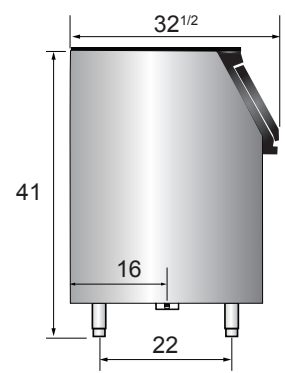

400 lb. and 700 lb. Ice Storage Bins

MODELS:
CYR400P / CYR700P

Standard Features

- Bin holds up to 395 or 700 lb. of ice
- Durable stainless steel exterior
- Slanted black plastic bin door
- Ice scoop included
- Ice bins come standard with bin adapter
- Designed to work with Atosa ice machines YR450-AP-161 and YR800-AP-261

SPECIFICATIONS

Models	Type	Foaming Material	Storage Capacity(lbs)	Leg(inch)	Exterior Dimensions(inch)	Gross Weight(lbs)
CYR400P	Ice bin	C5H10	396	6	30 ^{1/4} ×32 ^{3/4} ×41 ^{1/4}	141
CYR700P	Ice bin	C5H10	700	6	48 ^{1/4} ×32 ^{1/2} ×41	154

PLAN VIEW

CYR400P

CYR700P

Designed for Atosa ice machines

Models	Type	Refrigerant	Voltage (V/Hz/Ph)	Amps(A)	Watts(W)	Ice-Making Capacity (lbs/hr)	Leg (inch)	Exterior Dimensions (inch)	Gross Weight (lbs)
YR450-AP-161	Cube ice	R290	115/60/1	9.6	965	460/24	6	30 ^{1/5} ×24 ^{9/20} ×21 ^{7/10}	158
YR800-AP-261	Cube ice	R-404a	220/60/1	7.5	1750	810/24	6	30 ^{1/5} ×24 ^{9/20} ×31 ^{7/10}	231