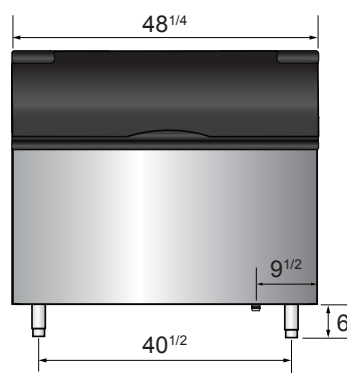

400 lb. and 700 lb. Ice Storage Bins

MODELS:
CYR400P / CYR700P

Standard Features

- Bin holds up to 395 or 700 lb. of ice
- Durable stainless steel exterior
- Slanted black plastic bin door
- Ice scoop included
- Ice bins come standard with bin adapter
- Designed to work with Atosa ice machines YR450-AP-161 and YR800-AP-261

SPECIFICATIONS

Models	Type	Foaming Material	Storage Capacity(lbs)	Leg(inch)	Exterior Dimensions(inch)	Gross Weight(lbs)
CYR400P	Ice bin	C5H10	396	6	30 ^{1/4} ×32 ^{3/4} ×41 ^{1/4}	141
CYR700P	Ice bin	C5H10	700	6	48 ^{1/4} ×32 ^{1/2} ×41	154

PLAN VIEW

CYR400P

CYR700P

Designed for Atosa ice machines

Models	Type	Refrigerant	Voltage (V/Hz/Ph)	Amps(A)	Watts(W)	Ice-Making Capacity (lbs/hr)	Leg (inch)	Exterior Dimensions (inch)	Gross Weight (lbs)
YR450-AP-161	Cube ice	R290	115/60/1	9.6	965	460/24	6	30 ^{1/5} ×24 ^{9/20} ×21 ^{7/10}	158
YR800-AP-261	Cube ice	R-404a	220/60/1	7.5	1750	810/24	6	30 ^{1/5} ×24 ^{9/20} ×31 ^{7/10}	231