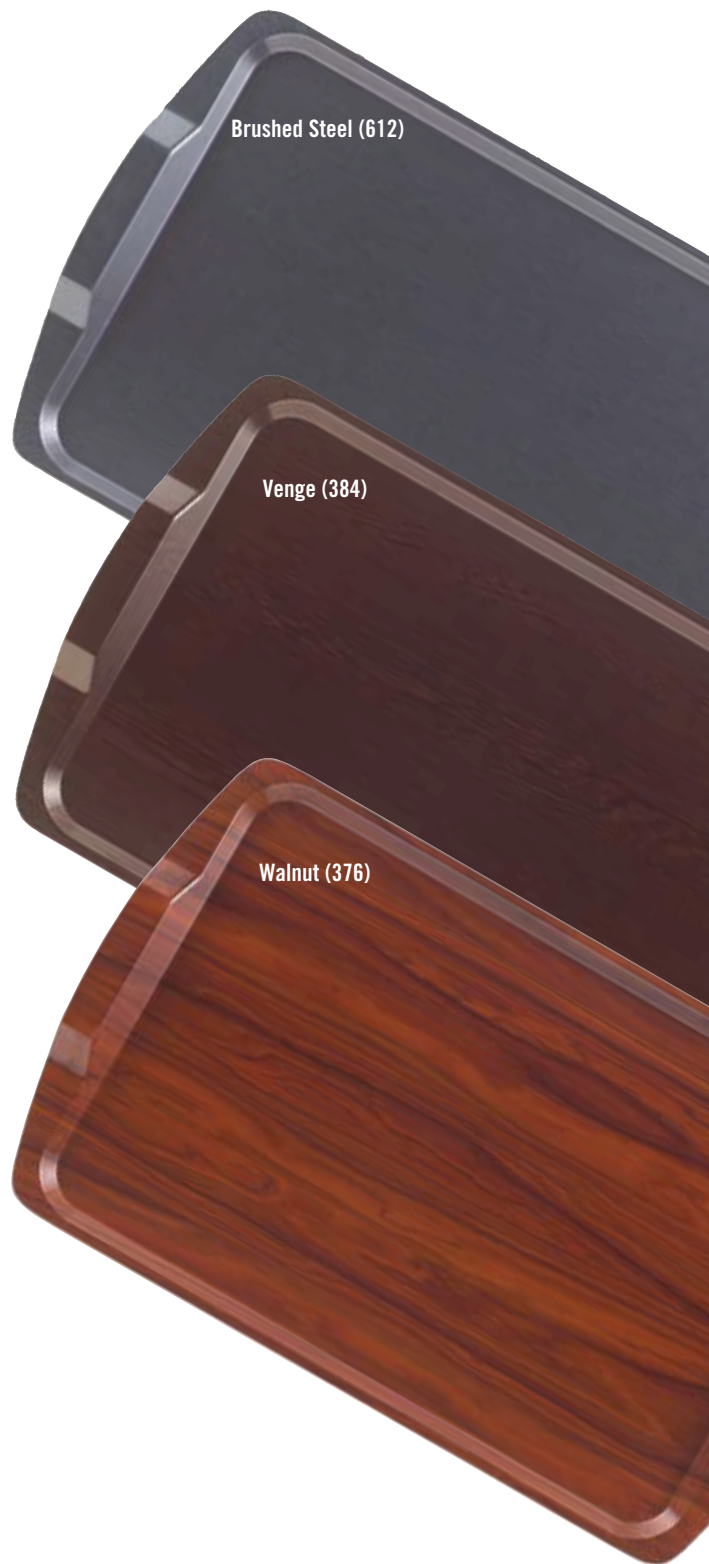

# Serve In Modern Style

**New!**

- Contemporary Design
- Lightweight yet Durable
- Easy to Clean

**CAMBRO**  
TRUSTED FOR GENERATIONS™

# Modern and Functional

Introducing a contemporary room service tray that is attractive, efficient and easy to clean. Our new room service trays are lightweight so they are safer for servers to carry, yet durable enough to handle heavy weight loads. Large surface area maximizes interior space to accommodate a variety of food, beverage and dinnerware options. Low profile rim around the entire tray ensures that spills are contained on the surface of the tray. Sleek, contemporary design in brushed steel, venge and walnut finishes complement most hotel room interiors.

Up to 50% greater stacking capacity than comparable wood trays

- Lightweight, weighs up to 30% less than wood room service trays
- Dishwasher safe once a day, easily wipes clean saving time and labor
- Standard 14" x 19" tray mat can be used on the surface of the tray

CODE	DESCRIPTION	OUTER DIMENSIONS	INNER DIMENSIONS	CASE LBS. (CUBE)
1525RST	Hotel Room Service Tray	15½" x 25"	14" x 21"	29.0 (0.71)

Case Pack: 12

Colors: Brushed Steel (612), Venge (384), Walnut (376).