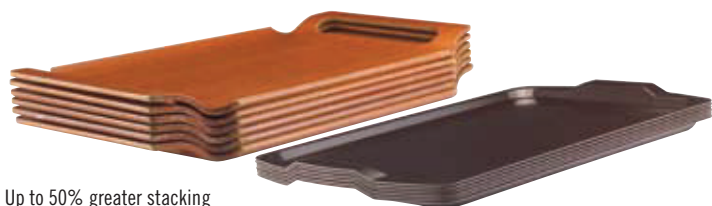

# Serve In Modern Style

**New!**

- Contemporary Design
- Lightweight yet Durable
- Easy to Clean

**CAMBRO**  
TRUSTED FOR GENERATIONS™

# Modern and Functional

Introducing a contemporary room service tray that is attractive, efficient and easy to clean. Our new room service trays are lightweight so they are safer for servers to carry, yet durable enough to handle heavy weight loads. Large surface area maximizes interior space to accommodate a variety of food, beverage and dinnerware options. Low profile rim around the entire tray ensures that spills are contained on the surface of the tray. Sleek, contemporary design in brushed steel, venge and walnut finishes complement most hotel room interiors.

Up to 50% greater stacking capacity than comparable wood trays

- Lightweight, weighs up to 30% less than wood room service trays
- Dishwasher safe once a day, easily wipes clean saving time and labor
- Standard 14" x 19" tray mat can be used on the surface of the tray