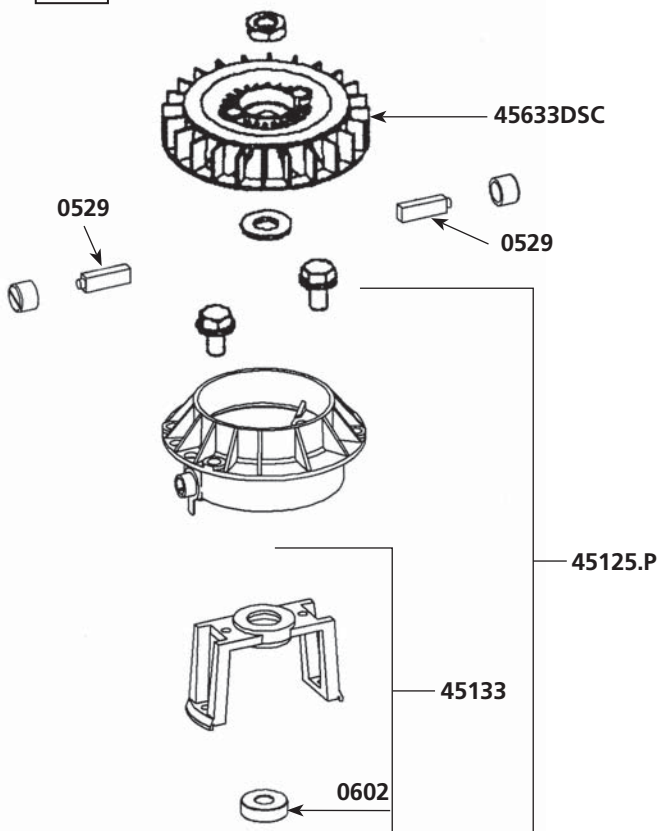

A

Parts list

Code List $ Price

Code	List $	Price
Spacer rods (4)	45138	17,90
Spacer screws (4)	45139	3,11
Cutter blade w/screw	45161	44,68
Motor 115 V (complete)	45200.1DSC	641,12
Squeezing washer (4)	45230	6,61
Sleeve & complete handle & label & cap	45709DSC	239,05
Kit w/ shaft, lower bearing, coppler, cutter	45533	246,58
Handle cap (2)	45610	6,50
Circuit board	45620.1	140,98
Regulation circuit board	45630.1	145,90
Plastic Fan	45633DSC	18,47
Top housing (orange plastic piece)	45706	21,40
Screws control case set	45706.1	2,25
Orange housing (orange plastic piece)	45707	19,67
Lock button rubber cap (unit)	45708	3,49
Sleeve + handle + label + stopper	46001	137,00
Rubber cap button	45710	3,32
Lower housing w/ screws	45711	38,00
Complete control casing 230V	45712	224,54
Complete control casing 115V	45712.1	224,54
Foot assembly	45720.1	417,62
Complete foot assembly	45722.1	626,77
Power cord 115V	9040.1	38,50
Lower bearing screws (3)	9902	1,33
Stainless steel lower bearing screws (3)	9902.1	1,48

B

C

45720.1

49