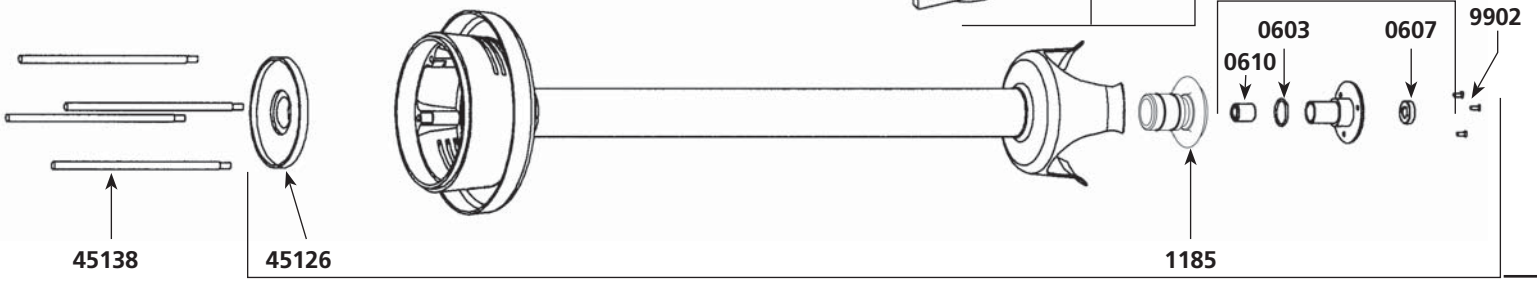

A

Parts list

Code List $ Price

Code	List $	Price
Spacer rods (4)	45138	17,90
Spacer screws (4)	45139	3,11
Cutter blade w/screw	45161	44,68
Motor 115 V (complete)	45200.1DSC	641,12
Squeezing washer (4)	45230	6,61
Sleeve & complete handle & label & cap	45709DSC	239,05
Kit w/ shaft, lower bearing, coppler, cutter	45533	246,58
Handle cap (2)	45610	6,50
Circuit board	45620.1	140,98
Regulation circuit board	45630.1	145,90
Plastic Fan	45633DSC	18,47
Top housing (orange plastic piece)	45706	21,40
Screws control case set	45706.1	2,25
Orange housing (orange plastic piece)	45707	19,67
Lock button rubber cap (unit)	45708	3,49
Sleeve + handle + label + stopper	46001	137,00
Rubber cap button	45710	3,32
Lower housing w/ screws	45711	38,00
Complete control casing 230V	45712	224,54
Complete control casing 115V	45712.1	224,54
Foot assembly	45720.1	417,62
Complete foot assembly	45722.1	626,77
Power cord 115V	9040.1	38,50
Lower bearing screws (3)	9902	1,33
Stainless steel lower bearing screws (3)	9902.1	1,48

B

C

45720.1

49