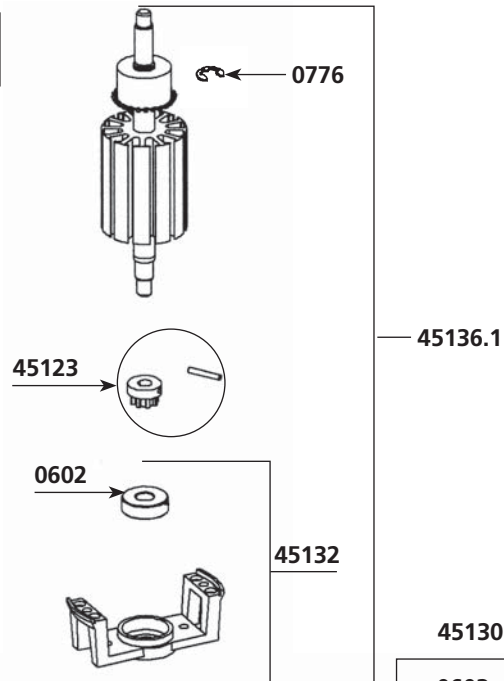

Parts list

Code List $ Price

Code	List $	Price
Spacer rods (4)	45138	17,90
Spacer screws (4)	45139	3,11
Cutter blade w/screw	45161	44,68
Motor 115 V (complete)	45200.1DSC	641,12
Squeezing washer (4)	45230	6,61
Sleeve & complete handle & label & cap	45709DSC	239,05
Kit w/ shaft, lower bearing, coppler, cutter	45533	246,58
Handle cap (2)	45610	6,50
Circuit board	45620.1	140,98
Regulation circuit board	45630.1	145,90
Plastic Fan	45633DSC	18,47
Top housing (orange plastic piece)	45706	21,40
Screws control case set	45706.1	2,25
Orange housing (orange plastic piece)	45707	19,67
Lock button rubber cap (unit)	45708	3,49
Sleeve + handle + label + stopper	46001	137,00
Rubber cap button	45710	3,32
Lower housing w/ screws	45711	38,00
Complete control casing 230V	45712	224,54
Complete control casing 115V	45712.1	224,54
Foot assembly	45720.1	417,62
Complete foot assembly	45722.1	626,77
Power cord 115V	9040.1	38,50
Lower bearing screws (3)	9902	1,33
Stainless steel lower bearing screws (3)	9902.1	1,48

B