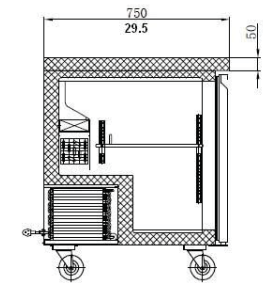

Rough-In Data

Specifications subject to change without notice.
Chart dimensions rounded up to the nearest 1/8" (millimeters rounded up to next whole number).

Model	Doors	Shelves	Cabinet Dimensions (inches) (mm)			CAP. CU.FT. LITER	HP	Voltage	Amps	NEMA Config.
			L	D	H					
TUC27R	1	1	27 685	29.5 750	35.2 895	6.3 177	1/4+	115/60/1	4.3	5-15P 

Plug type varies by country.

Plan View

ELEVATION

SECTION VIEW

PLAN

OPTIONAL FEATURES/ACCESSORIES

- **Stainless backsplash**

- **Drawer models**
One door can be changed for two drawers