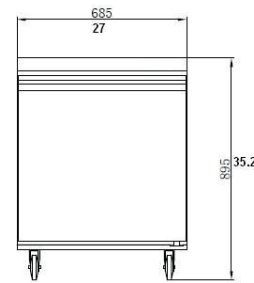

Plan View

ELEVATION