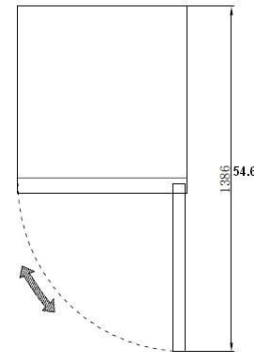

Rough-In Data

Specifications subject to change without notice.
Chart dimensions rounded up to the nearest 1/8" (millimeters rounded up to next whole number).

Model	Doors	Shelves	Cabinet Dimensions (inches) (mm)			CAP. CU.FT. LITER	HP	Voltage	Amps	NEMA Config.
			L	D	H					
TUC27R	1	1	27 685	29.5 750	35.2 895	6.3 177	1/4+	115/60/1	4.3	5-15P 

Plug type varies by country.

Plan View

ELEVATION

SECTION VIEW

PLAN

OPTIONAL FEATURES/ACCESSORIES

- **Stainless backsplash**

- **Drawer models**
One door can be changed for two drawers