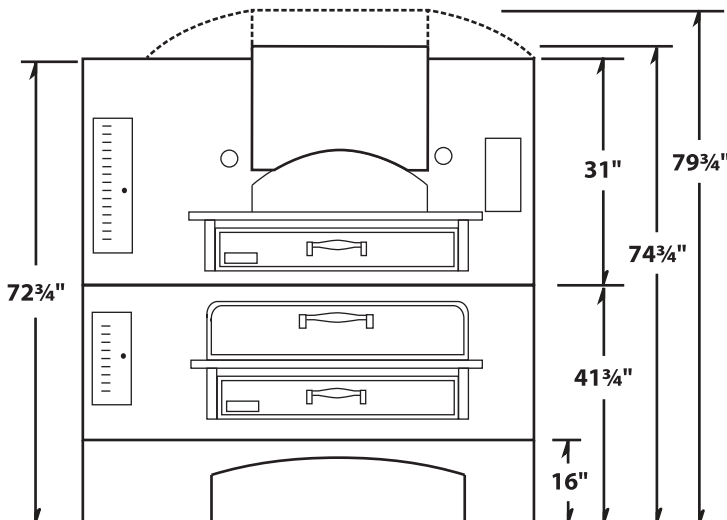

	WF 42	WF 60
Height Single/Stacked	61.5" / 72.25"	61.5" / 72.25"
*add 2" for Flue on Flat Tops **add 5" for Dome Tops		
Depth x Length	44.25" x 62.5"	44.25" x 80"
Cooking Surface - Wave	36" x 36"	36" x 54"
Cooking Surface - MB	36" x 42"	36" x 60"
BTU's - Wave	130,000	155,000
BTU's - MB	90,000	115,000
Shipping Weight Single/Stacked	1600 lbs. / 2800 lbs.	2000 lbs. / 3600 lbs.

stacked front view

(over either MB42 or MB60)

stacked side view

(over either MB42 or MB60)