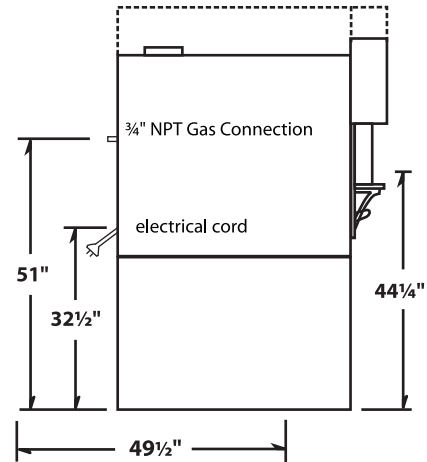

WAVE Series Flame Pizza Oven Specifications

Model No. WF42 & WF60

Phone: (631) 226-6688

FAX: (631) 226-6890

single front view

single side view

top view

specifications

	WF 42	WF 60
Height Single/Stacked	61.5" / 72.25"	61.5" / 72.25"
*add 2" for Flue on Flat Tops **add 5" for Dome Tops		
Depth x Length	44.25" x 62.5"	44.25" x 80"
Cooking Surface - Wave	36" x 36"	36" x 54"
Cooking Surface - MB	36" x 42"	36" x 60"
BTU's - Wave	130,000	155,000
BTU's - MB	90,000	115,000
Shipping Weight Single/Stacked	1600 lbs. / 2800 lbs.	2000 lbs. / 3600 lbs.