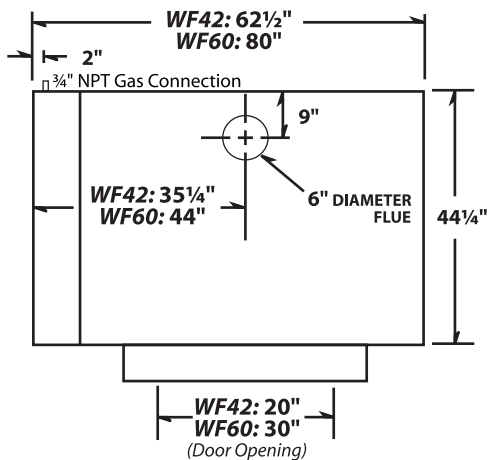

WAVE Series Flame Pizza Oven Specifications

Model No. WF42 & WF60

Phone: (631) 226-6688

FAX: (631) 226-6890

single front view

single side view

top view

specifications

	WF 42	WF 60
Height Single/Stacked	61.5" / 72.25"	61.5" / 72.25"
*add 2" for Flue on Flat Tops **add 5" for Dome Tops		
Depth x Length	44.25" x 62.5"	44.25" x 80"
Cooking Surface - Wave	36" x 36"	36" x 54"
Cooking Surface - MB	36" x 42"	36" x 60"
BTU's - Wave	130,000	155,000
BTU's - MB	90,000	115,000
Shipping Weight Single/Stacked	1600 lbs. / 2800 lbs.	2000 lbs. / 3600 lbs.

stacked front view

(over either MB42 or MB60)

stacked side view

(over either MB42 or MB60)