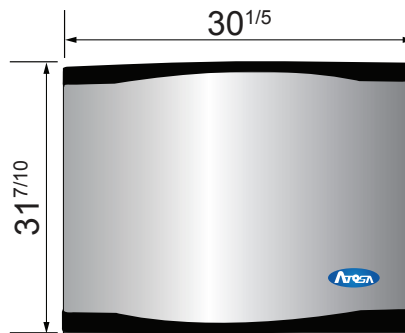

## SPECIFICATIONS

Model	Type	Refrigerant	Voltage (V/Hz/Ph)	Amps(A)	Watts(W)	kWh/100 lbs Ice	Ice-Making Capacity (lbs/hr)	Leg (inch)	Exterior Dimensions (inch)	Gross Weight (lbs)
YR800-AP-261	Cube ice	R-404a	220/60/1	7.5	1750	5.18	810/24	6	30 <sup>1/5</sup> ×24 <sup>9/20</sup> ×31 <sup>7/10</sup>	231

## PLAN VIEW

YR800-AP-261 Ice Machine

YR800-AP-261 Front View

YR800-AP-261 Side View

Ice Storage Bin