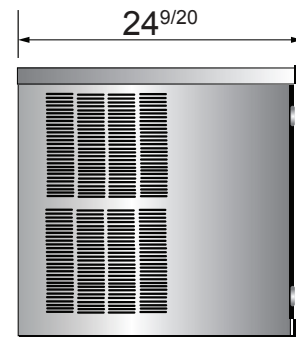

## PLAN VIEW

YR800-AP-261 Ice Machine

YR800-AP-261 Front View

YR800-AP-261 Side View

Ice Storage Bin