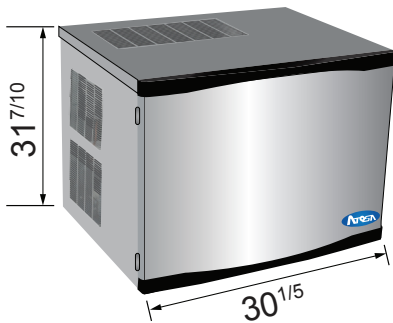

“WE MAKE THE KITCHEN BETTER!”

Toll Free: 855-855-0399 Email: info@atosausa.com
www.atosa.com | www.atosausa.com
California, Colorado, Florida, Georgia, Illinois,
Massachusetts, New Jersey, Ohio, Texas, Washington

SPECIFICATIONS

Model	Type	Refrigerant	Voltage (V/Hz/Ph)	Amps(A)	Watts(W)	kWh/100 lbs Ice	Ice-Making Capacity (lbs/hr)	Leg (inch)	Exterior Dimensions (inch)	Gross Weight (lbs)
YR800-AP-261	Cube ice	R-404a	220/60/1	7.5	1750	5.18	810/24	6	30^{1/5}×24^{9/20}×31^{7/10}	231

PLAN VIEW

YR800-AP-261 Ice Machine