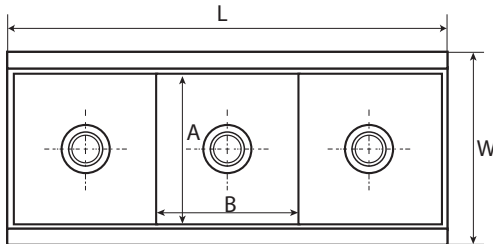

Starting at \$245.70

BS1512-1

BS1512-2

BS1512-3

Commercial one Compartment Sinks

UNIVERSAL MFG

**Free Shipping on all
Compartment Sinks**

Model	L	W	D	C	Price
Single Compartment					
LJ1216-1	17"	22"	11"	-	\$320.28
LJ1416-1	19"	22"	11"	-	\$324.80
LJ1515-1	20"	21"	14"	-	\$333.32
LJ1818-1	23"	24"	14"	-	\$338.33
LJ1821-1	23"	27"	14"	-	\$362.68
LJ1824-1	23"	30"	14"	-	\$473.66
LJ2020-1	25"	26"	14"	-	\$520.10
LJ2424-1	29"	30"	14"	-	\$491.70
Single Compartment with Right Drainboard					
LJ1216-1R	26 1/2"	22"	11"	12"	\$503.43
LJ1416-1R	30 1/2"	22"	11"	14"	\$509.75
LJ1515-1R	33"	21"	14"	15"	\$516.06
LJ1818-1R	39"	24"	14"	18"	\$523.28
LJ1821-1R	39"	27"	14"	18"	\$568.39
LJ1824-1R	44 1/2"	30"	14"	24"	\$771.39
LJ2020-1R	42 1/2"	26"	14"	20"	\$726.28
LJ2424-1R	50 1/2"	30"	14"	24"	\$786.90
Single Compartment with Left Drainboard					
LJ1216-1L	26 1/2"	22"	11"	12"	\$503.43
LJ1416-1L	30 1/2"	22"	11"	14"	\$509.75
LJ1515-1L	33"	21"	14"	15"	\$516.06
LJ1818-1L	39"	24"	14"	18"	\$523.28
LJ1821-1L	39"	27"	14"	18"	\$568.39
LJ1824-1L	44 1/2"	30"	14"	24"	\$771.39
LJ2020-1L	42 1/2"	26"	14"	20"	\$726.28
LJ2424-1L	50 1/2"	30"	14"	24"	\$802.97
One Compartment with Two Drainboards					
LJ1216-1RL	36"	22"	11"	12"	\$622.53
LJ1416-1RL	42"	22"	11"	14"	\$627.04
LJ1515-1RL	45"	21"	14"	15"	\$650.49
LJ1818-1RL	54"	24"	14"	18"	\$663.12
LJ1821-1RL	54"	27"	14"	18"	\$699.12
LJ1824-1RL	66"	30"	14"	24"	\$897.70
LJ2020-1RL	60"	26"	14"	20"	\$789.43
LJ2424-1RL	72"	30"	14"	24"	\$970.78