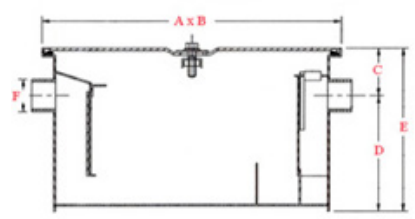

Grease Interceptor Traps

UNIVERSAL MFG

Model	W	L	H	Flow rt.	Capacity	Top to Center	Base to Center	Inlet & Outlet	Weight	Price	Shipping
PDI APPROVED REGULAR GREASE TRAPS											
LJ-8	11¼"	17"	11"	4 GPM	8 lbs.	2½"	8½"	2"	56 lbs.	$168.82	
LJ-14	14¾"	18"	12"	7 GPM	14 lbs.	3½"	8½"	2"	70 lbs.	$188.19	
LJ-20	16½"	21"	13"	10 GPM	20 lbs.	3½"	9½"	2"	90 lbs.	$219.54	
LJ-30	16½"	23¾"	17¾"	15 GPM	30 lbs.	4"	13¾"	3"	121 lbs.	$284.67	FREE
LJ-40	17"	28"	17¾"	20 GPM	40 lbs.	3¾"	14"	3"	124 lbs.	$331.36	FREE
LJ-50	18¾"	27½"	18"	25 GPM	50 lbs.	4"	14"	3"	148 lbs.	$537.97	FREE
LJ-70	24"	31¼"	22"	35 GPM	70 lbs.	5¼"	16¾"	3"	218 lbs.	$570.06	FREE
LJ-100	24"	31"	24"	50 GPM	100 lbs.	5¼"	18½"	4"	260 lbs.	$704.97	FREE
NON PDI REGULAR GREASE TRAPS											
LJ-150	28½"	36"	22¾"	75 GPM	150 lbs.	4¼"	18½"	4"	370 lbs.	$1,248.01	FREE
LJ-200	33¼"	42¾"	27"	100 GPM	200 lbs.	4"	23"	4"	490 lbs.	$1,667.56	FREE
NON PDI LOW-PROFILE GREASE TRAPS											
LJ-LO-40	24"	34"	11"	20 GPM	40 lbs.	4"	7"	3"	124 lbs.	$597.76	FREE
LJ-LO-70	28¼"	42"	11"	35 GPM	70 lbs.	3⅝"	7⅝"	3"	218 lbs.	$772.01	FREE
LJ-LO-100	29¾"	45¾"	11"	50 GPM	100 lbs.	4½"	6½"	3"	218 lbs.	$860.66	FREE

Starting at
$162.62