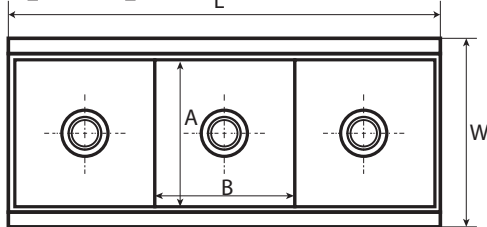

1, 2, 3, Compartment Utility Sinks

UNIVERSAL MFG

Free Shipping on all Commercial Sinks

Starting at $265.00

Model	A	B	D	L	W	Price
BS-C one compartment sink						
BS-C1T1818	18"	18"	18"	18"	21 1/2"	$265.00
BS-C1T2118	21"	18"	18"	18"	24 1/2"	$270.00
BS-C1T2124	21"	24"	24"	24"	24 1/2"	$290.00
BS-C1T2424	24"	24"	24"	24"	27 1/2"	$310.00
BS-C two compartment sink						
BS-C2T1512	15"	24"	24"	24"	18 1/2"	$370.00
BS-C2T2112	8"	24"	24"	24"	24 1/2"	$372.50
BS-C2T2118	21"	36"	36"	36"	24 1/2"	$390.00
BS-C2T2424	24"	48"	48"	48"	27 1/2"	$450.00
BS-C2T2124	21"	48"	48"	48"	24 1/2"	$470.00
BS-C three compartment sink						
BS-C3T1512	15"	36"	36"	36"	18 1/2"	$390.00
BS-C3T2112	21"	36"	36"	36"	24 1/2"	$415.00
BS-C3T2116	21"	48"	48"	48"	24 1/2"	$455.00
BS-C3T2118	21"	54"	54"	54"	24 1/2"	$510.00
BS-C3T2424	24"	72"	72"	72"	27 1/2"	$595.00

Free Shipping

Specs online