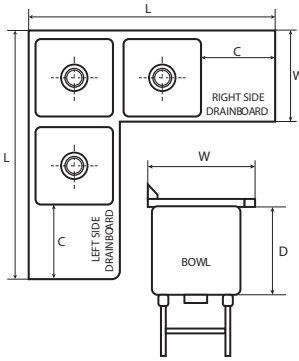

Luxury Sinks

UNIVERSAL MFG

Free Shipping on all Commercial Sinks

Model	L	W	D	C	Price
LJ2424-2-D	55"	30"	14"	-	$994.23
LJ2424-2R-D	76½"	30"	14"	24"	$1,145.81
LJ2424-2L-D	76½"	30"	14"	24"	$1,145.81
LJ2424-2RL-D	98"	30"	14"	24"	$1,214.37
LJ2424-3-D	81"	30"	14"	-	$1,236.03
LJ2424-3R-D	102½"	30"	14"	24"	$1,392.11
LJ2424-3L-D	102½"	30"	14"	24"	$1,392.11
LJ2424-3RL-D	124"	30"	14"	24"	$1,414.66

Free Shipping

Specs online

Corner Sinks

UNIVERSAL MFG

Free Shipping on all Commercial Sinks

Model	L	W	C	Middle Bowl	Right Bowl	Left Bowl	Price
CS4625	46"	25"	-	18"X18"	18"	18"	$1,312.39
CS5027	50"	27"	-	20"X20"	20"	20"	$1,484.96
CS5831	58"	31"	-	24"X24"	24"	24"	$1,448.95
CS5421	54"	21"	17"	14"X14"	16"	14"	$1,711.49
CS6027	61"	27"	18"	20"X20"	16"	20"	$2,208.61
CS7127	71"	27"	24"	20"X20"	20"	20"	$2,279.88
CS7931	79"	31"	24"	24"X24"	24"	24"	$2,589.34

Free Shipping

Specs online

Starting at $1,312