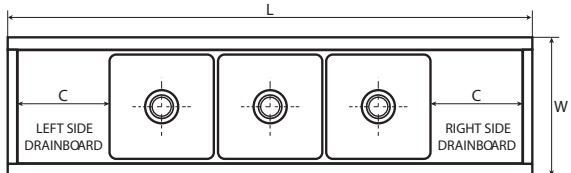

Model	L	W	D	C	Price
Three Compartments					
LJ1014-3	35"	20"	11"	-	$882.16
LJ1216-3	41"	22"	11"	-	$674.85
LJ1416-3	47"	22"	11"	-	$676.66
LJ1515-3	50"	21"	14"	-	$783.12
LJ1818-3	59"	24"	14"	-	$926.63
LJ1821-3	59"	27"	14"	-	$875.14
LJ1824-3	59"	30"	14"	-	$1,136.79
LJ2020-3	65"	26"	14"	-	$1,046.56
LJ2424-3	77"	30"	14"	-	$1,236.03
Three Compartments with Right Drainboard					
LJ1216-3R	50 1/2"	22"	11"	12"	$789.43
LJ1416-3R	58 1/2"	22"	11"	14"	$793.04
LJ1515-3R	62 1/2"	21"	14"	15"	$866.12
LJ1818-3R	75"	24"	14"	18"	$901.30
LJ1821-3R	75"	27"	14"	18"	$970.78
LJ1824-3R	80 1/2"	30"	14"	24"	$1,304.59
LJ2020-3R	82 1/2"	26"	14"	20"	$1,214.37
LJ2424-3R	99"	30"	14"	24"	$1,392.11
Three Compartments with Left Drainboard					
LJ1216-3L	50 1/2"	22"	11"	12"	$789.43
LJ1416-3L	58 1/2"	22"	11"	14"	$793.04
LJ1515-3L	62 1/2"	21"	14"	15"	$866.12
LJ1818-3L	75"	24"	14"	18"	$901.30
LJ1821-3L	75"	27"	14"	18"	$970.78
LJ1824-3L	80 1/2"	30"	14"	24"	$1,304.59
LJ2020-3L	82 1/2"	26"	14"	20"	$1,214.37
LJ2424-3L	99"	30"	14"	24"	$1,392.11
Three Compartments with Two Drainboards					
LJ1216-3RL	60"	22"	11"	12"	$875.14
LJ1416-3RL	72"	22"	11"	14"	$879.66
LJ1515-3RL	75"	21"	14"	15"	$924.77
LJ1818-3RL	90"	24"	14"	18"	$970.78
LJ1821-3RL	90"	27"	14"	18"	$1,041.15
LJ1824-3RL	102"	30"	14"	24"	$1,371.36
LJ2020-3RL	100"	26"	14"	20"	$1,335.27
LJ2424-3RL	120"	30"	14"	24"	$1,414.66

**Free
Shipping**