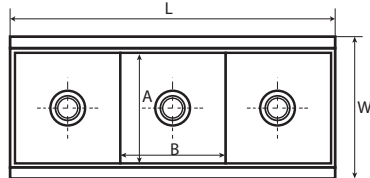

Budget Sinks & Utility Sinks

UNIVERSAL MFG

Free Shipping on all Commercial Sinks

Model	A	B	D	L	W	Price
SK: Square Corner Utility Sinks						
SK1412-1	14"	12"	11"	15"	17½"	$334.35
SK1818-1	18"	18"	11"	21"	21½"	$353.45
SK2118-1	21"	18"	11"	21"	24½"	$364.07
SK2124-1	21"	24"	11"	27"	24½"	$371.50
SK2424-1	24"	24"	11"	27"	27½"	$409.71
SK2136-2	21"	18"	11"	39"	24½"	$510.54
SK2148-2	21"	24"	11"	51"	24½"	$592.27
SK2448-2	24"	24"	11"	51"	27½"	$607.13
SK1436-3	14"	12"	11"	39"	17½"	$529.65
SK2136-3	21"	12"	11"	39"	24½"	$551.94
SK2148-3	21"	16"	11"	51"	24½"	$613.50
SK2154-3	21"	18"	11"	57"	24½"	$658.08
SK2472-3	24"	24"	11"	75"	27½"	$785.45

Free Shipping

Specs online