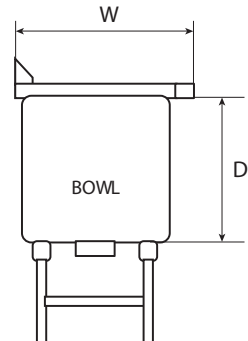

Starting at \$245.70

BS1512-1

BS1512-2

BS1512-3

Commercial one Compartment Sinks

UNIVERSAL MFG

**Free Shipping on all
Compartment Sinks**

Model	L	W	D	C	Price
Single Compartment					
LJ1216-1	17"	22"	11"	-	\$320.28
LJ1416-1	19"	22"	11"	-	\$324.80
LJ1515-1	20"	21"	14"	-	\$333.32
LJ1818-1	23"	24"	14"	-	\$338.33
LJ1821-1	23"	27"	14"	-	\$362.68
LJ1824-1	23"	30"	14"	-	\$473.66
LJ2020-1	25"	26"	14"	-	\$520.10
LJ2424-1	29"	30"	14"	-	\$491.70
Single Compartment with Right Drainboard					
LJ1216-1R	26 1/2"	22"	11"	12"	\$503.43
LJ1416-1R	30 1/2"	22"	11"	14"	\$509.75
LJ1515-1R	33"	21"	14"	15"	\$516.06
LJ1818-1R	39"	24"	14"	18"	\$523.28
LJ1821-1R	39"	27"	14"	18"	\$568.39
LJ1824-1R	44 1/2"	30"	14"	24"	\$771.39
LJ2020-1R	42 1/2"	26"	14"	20"	\$726.28
LJ2424-1R	50 1/2"	30"	14"	24"	\$786.90
Single Compartment with Left Drainboard					
LJ1216-1L	26 1/2"	22"	11"	12"	\$503.43
LJ1416-1L	30 1/2"	22"	11"	14"	\$509.75
LJ1515-1L	33"	21"	14"	15"	\$516.06
LJ1818-1L	39"	24"	14"	18"	\$523.28
LJ1821-1L	39"	27"	14"	18"	\$568.39
LJ1824-1L	44 1/2"	30"	14"	24"	\$771.39
LJ2020-1L	42 1/2"	26"	14"	20"	\$726.28
LJ2424-1L	50 1/2"	30"	14"	24"	\$802.97
One Compartment with Two Drainboards					
LJ1216-1RL	36"	22"	11"	12"	\$622.53
LJ1416-1RL	42"	22"	11"	14"	\$627.04
LJ1515-1RL	45"	21"	14"	15"	\$650.49
LJ1818-1RL	54"	24"	14"	18"	\$663.12
LJ1821-1RL	54"	27"	14"	18"	\$699.12
LJ1824-1RL	66"	30"	14"	24"	\$897.70
LJ2020-1RL	60"	26"	14"	20"	\$789.43
LJ2424-1RL	72"	30"	14"	24"	\$970.78