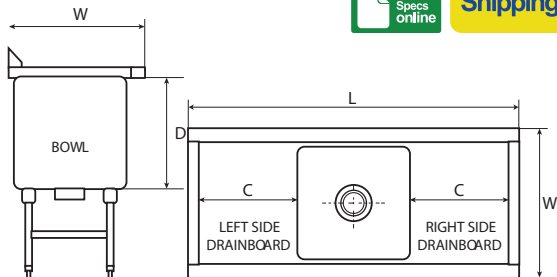

Commercial one Compartment Sinks

UNIVERSAL MFG

**Free Shipping on all
Compartment Sinks**

Model	L	W	D	C	Price
Single Compartment					
LJ1216-1	17"	22"	11"	-	$320.28
LJ1416-1	19"	22"	11"	-	$324.80
LJ1515-1	20"	21"	14"	-	$333.32
LJ1818-1	23"	24"	14"	-	$338.33
LJ1821-1	23"	27"	14"	-	$362.68
LJ1824-1	23"	30"	14"	-	$473.66
LJ2020-1	25"	26"	14"	-	$520.10
LJ2424-1	29"	30"	14"	-	$491.70
Single Compartment with Right Drainboard					
LJ1216-1R	26 1/2"	22"	11"	12"	$503.43
LJ1416-1R	30 1/2"	22"	11"	14"	$509.75
LJ1515-1R	33"	21"	14"	15"	$516.06
LJ1818-1R	39"	24"	14"	18"	$523.28
LJ1821-1R	39"	27"	14"	18"	$568.39
LJ1824-1R	44 1/2"	30"	14"	24"	$771.39
LJ2020-1R	42 1/2"	26"	14"	20"	$726.28
LJ2424-1R	50 1/2"	30"	14"	24"	$786.90
Single Compartment with Left Drainboard					
LJ1216-1L	26 1/2"	22"	11"	12"	$503.43
LJ1416-1L	30 1/2"	22"	11"	14"	$509.75
LJ1515-1L	33"	21"	14"	15"	$516.06
LJ1818-1L	39"	24"	14"	18"	$523.28
LJ1821-1L	39"	27"	14"	18"	$568.39
LJ1824-1L	44 1/2"	30"	14"	24"	$771.39
LJ2020-1L	42 1/2"	26"	14"	20"	$726.28
LJ2424-1L	50 1/2"	30"	14"	24"	$802.97
One Compartment with Two Drainboards					
LJ1216-1RL	36"	22"	11"	12"	$622.53
LJ1416-1RL	42"	22"	11"	14"	$627.04
LJ1515-1RL	45"	21"	14"	15"	$650.49
LJ1818-1RL	54"	24"	14"	18"	$663.12
LJ1821-1RL	54"	27"	14"	18"	$699.12
LJ1824-1RL	66"	30"	14"	24"	$897.70
LJ2020-1RL	60"	26"	14"	20"	$789.43
LJ2424-1RL	72"	30"	14"	24"	$970.78

Starting at
$320.28

**Free
Shipping**