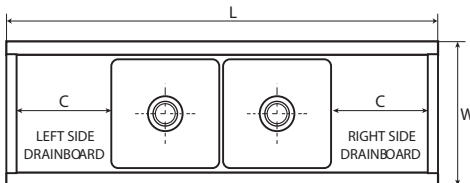

Commercial two Compartment Sinks

UNIVERSAL MFG

Free Shipping on all
Compartment Sinks

Model	L	W	D	C	Price
Two Compartments					
LJ1216-2	29"	22"	11"	-	$527.79
LJ1416-2	33"	22"	11"	-	$532.30
LJ1515-2	35"	21"	14"	-	$684.62
LJ1818-2	41"	24"	14"	-	$627.94
LJ1821-2	41"	27"	14"	-	$846.78
LJ1824-2	41"	30"	14"	-	$906.72
LJ2020-2	45"	26"	14"	-	$816.50
LJ2424-2	53"	30"	14"	-	$994.23
Single Compartment with Right Drainboard					
LJ1216-2R	38 1/2"	22"	11"	12"	$643.27
LJ1416-2R	44 1/2"	22"	11"	14"	$646.88
LJ1515-2R	48"	21"	14"	15"	$678.46
LJ1818-2R	57"	24"	14"	18"	$706.43
LJ1821-2R	57"	27"	14"	18"	$726.17
LJ1824-2R	62 1/2"	30"	14"	24"	$771.39
LJ2020-2R	62 1/2"	26"	14"	20"	$1,072.72
LJ2424-2R	74 1/2"	30"	14"	24"	$982.50
Single Compartment with Left Drainboard					
LJ1216-2L	38 1/2"	22"	11"	12"	$643.27
LJ1416-2L	44 1/2"	22"	11"	14"	$646.88
LJ1515-2L	48"	21"	14"	15"	$678.46
LJ1818-2L	57"	24"	14"	18"	$706.43
LJ1821-2L	57"	27"	14"	18"	$726.17
LJ1824-2L	62 1/2"	30"	14"	24"	$1,072.72
LJ2020-2L	62 1/2"	26"	14"	20"	$982.50
LJ2424-2L	74 1/2"	30"	14"	24"	$1,145.81
One Compartment with Two Drainboards					
LJ1216-2RL	48"	22"	11"	12"	$733.50
LJ1416-2RL	56"	22"	11"	14"	$735.30
LJ1515-2RL	60"	21"	14"	15"	$754.24
LJ1818-2RL	72"	24"	14"	18"	$772.29
LJ1821-2RL	72"	27"	14"	18"	$841.77
LJ1824-2RL	84"	30"	14"	24"	$1,143.09
LJ2020-2RL	80"	26"	14"	20"	$1,052.87
LJ2424-2RL	86"	30"	14"	24"	$1,214.37

Starting at
$527.79